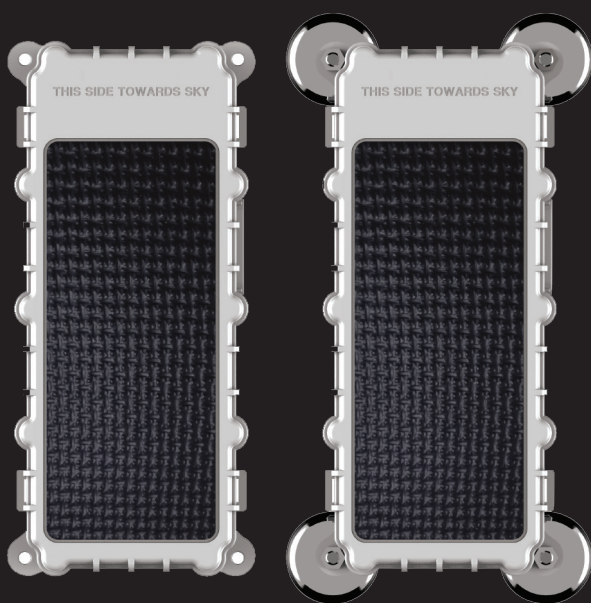

PROFESSIONAL SOLAR POWERED ASSET TRACKER

CTSolar is a professional solar powered asset tracker with high grade solar panel for wide ranging applications

CTSolar

LTE & GSM CTSolar 4G

LTE Cat-M1(eMTC)/Cat-NB1(NB-IoT) and GSM assets tracking devices for wide ranging applications

Weight: 370g

Temp: -25° ~ +70°

Size: 85*185*31 mm

Battery: Rechargeable Li 9600 mAh/3.6V

- Compact Size
- Easy Installation
- Waterproof
- Firmware Over the Air
- Solar Powered
- BLE 5.0 (full set wireless sensor solution)
- Low Battery Alarm
- Removal Alert
- Data Security (MD5/AES)
- MQTT Support

ACCESSORIES

DOOR SENSOR

TEMP & HUMIDITY
SENSOR

WIRELESS
RELAY

Bluetooth 5.0 • Up to 6 years battery life • 300m of open air coverage • IP67 waterproof (Door Sensor) • IP65 waterproof (Temp Sensor)

BATTERY STANDBY